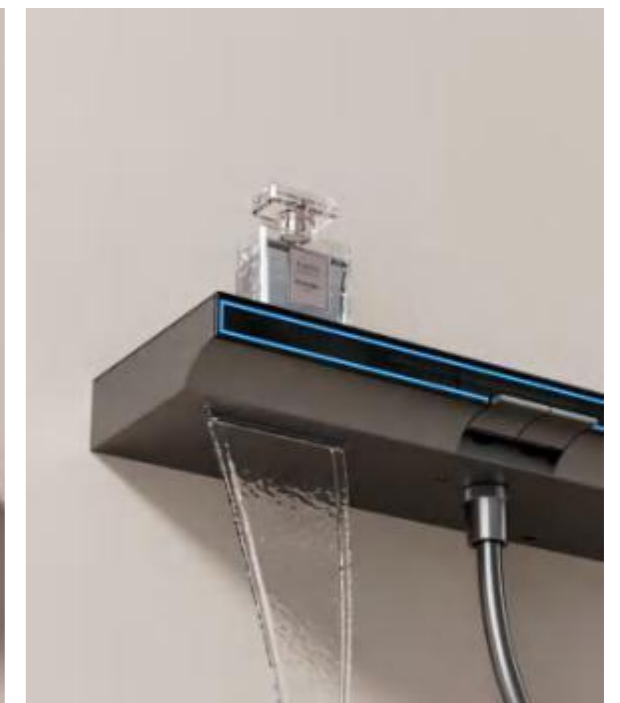

NO.3029

TWO-FUNCTION DELUXE BUTTON
SHOWER SET

COLOR: GUN GREY

Hand spray with high quality silicone
water outlet hole
Smooth water without blocking
Integrated digital display and LED
atmosphere light design

PRODUCT FEATURE