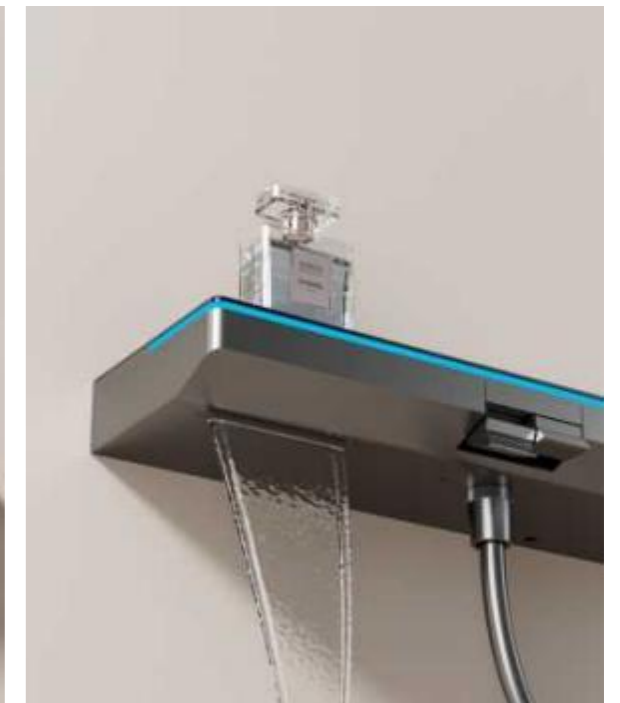

## PRODUCT FEATURE

**NO.3028**

TWO-FUNCTION DELUXE BUTTON  
SHOWER SET

COLOR: GUN GREY

Hand spray with high quality silicone water outlet hole  
Smooth water without blocking  
Integrated digital display and LED atmosphere light design

PRODUCT FEATURE

**NO.3028**

TWO-FUNCTION DELUXE BUTTON  
SHOWER SET

COLOR: CREAM

Hand spray with high quality silicone  
water outlet hole  
Smooth water without blocking  
Integrated digital display and LED  
atmosphere light design