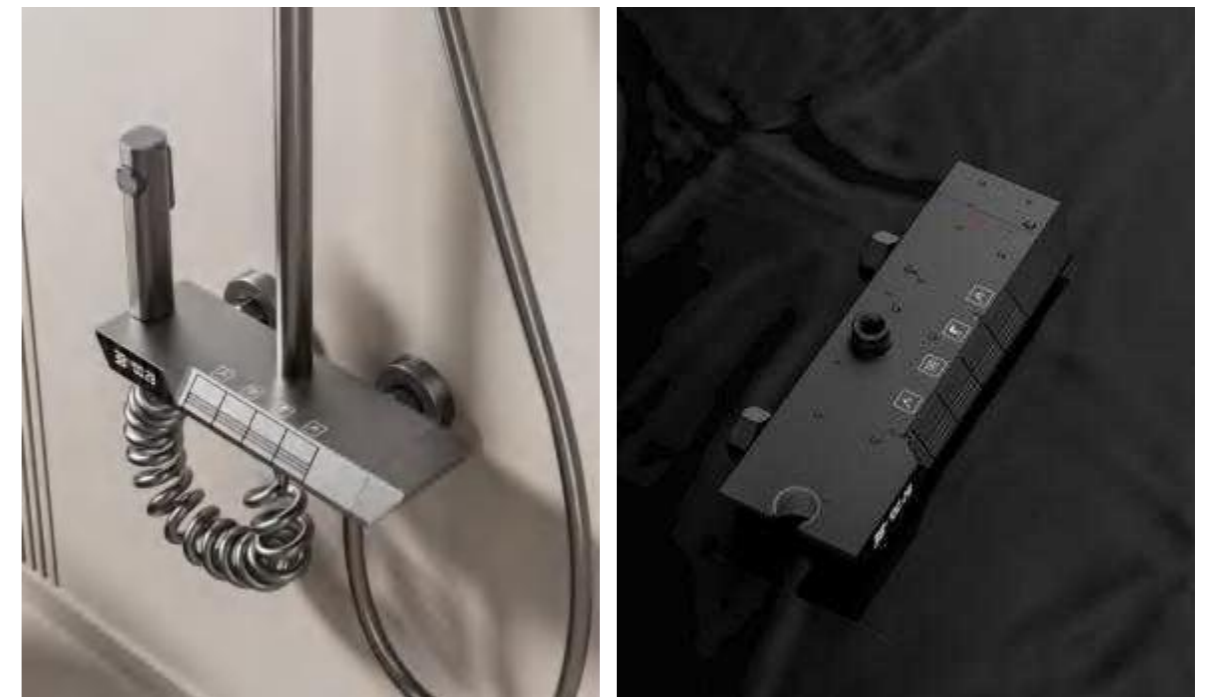

PRODUCT FEATURE