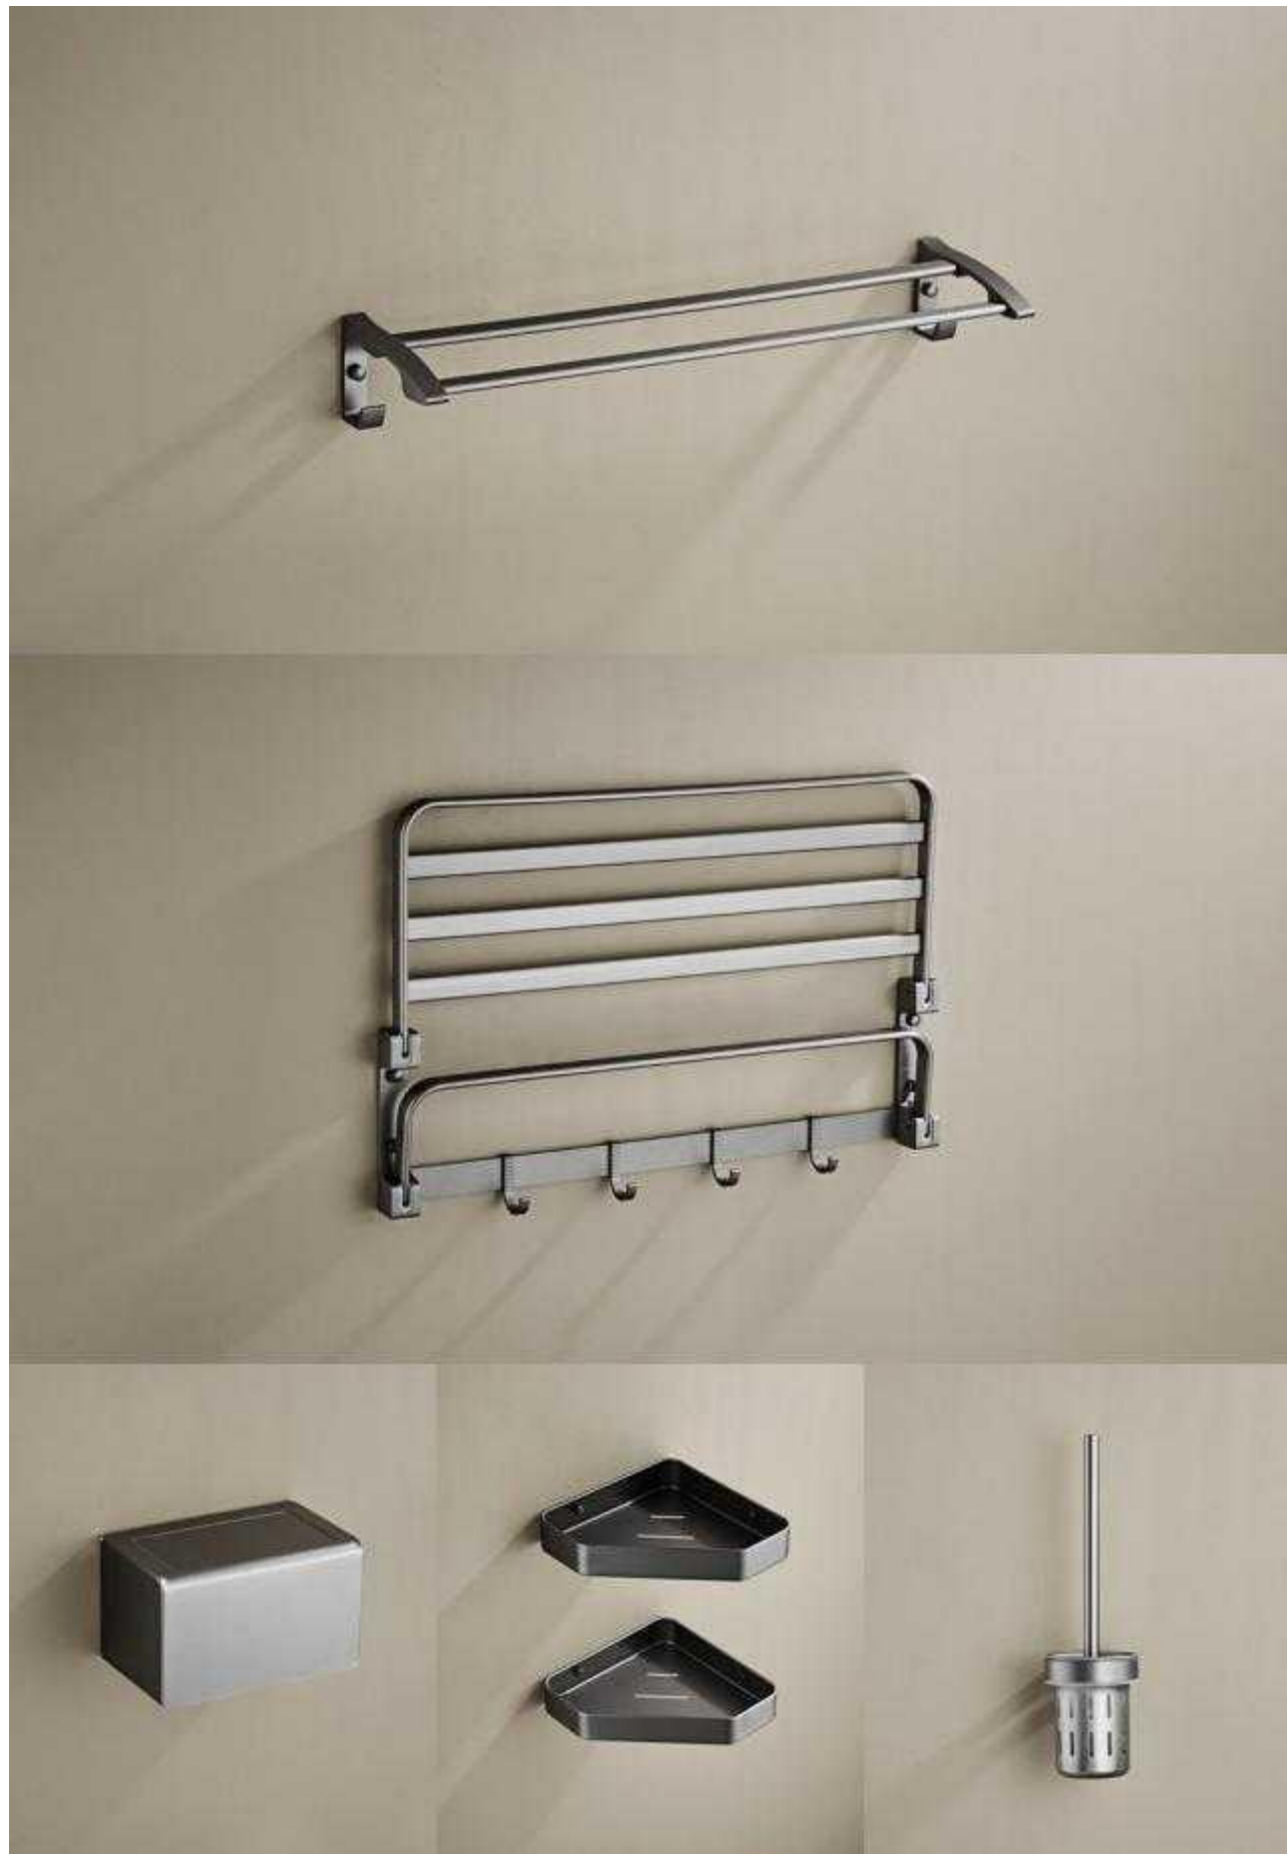

NO.80806

FIVE-PIECE BATHROOM
ACCESSORY SET