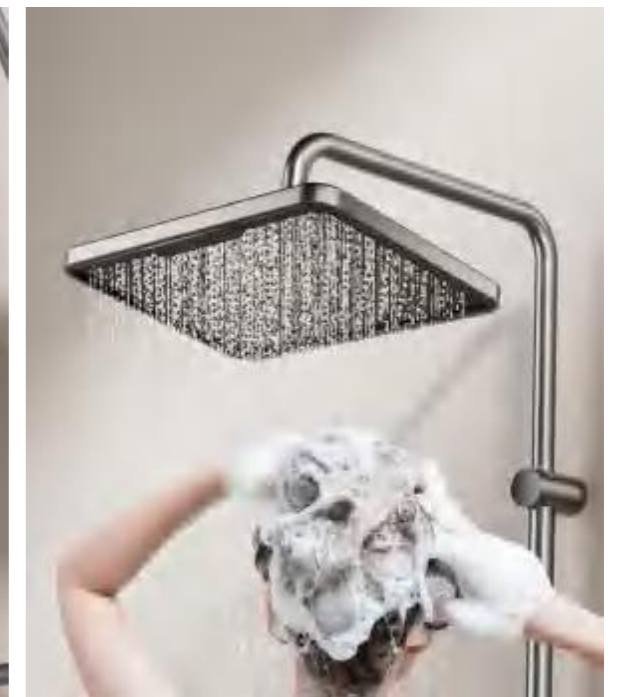

NO.4054

FOUR-FUNCTION DELUXE BUTTON
SHOWER SET

COLOR: GUN GREY

Wide countertop
Integration of maneuvering and storage
Perfect combination of fashion and utility
Space aluminum solidbody, 4 function
outlet mode, 2.0MM space aluminum
shower tube, space aluminum spray gun ,
slide sleeve, wall seat, 4 function handheld
shower head.

PRODUCT FEATURE