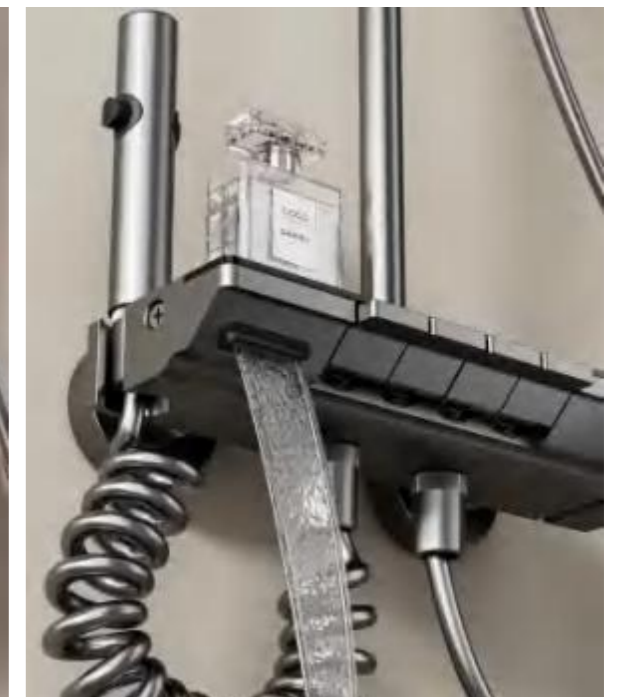

PRODUCT FEATURE