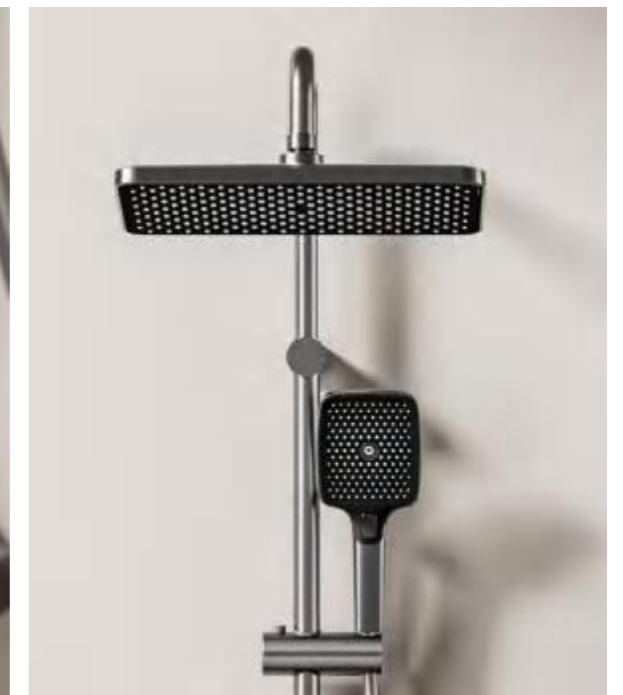

PRODUCT FEATURE

美
×
向往de生活

NEW //
ARRIVAL
EXQUISITE LIFE

AGEMENT, PRODUCT ANNOUNCEMENTS AND ORDER IN
PRODUCT INQUIRIES