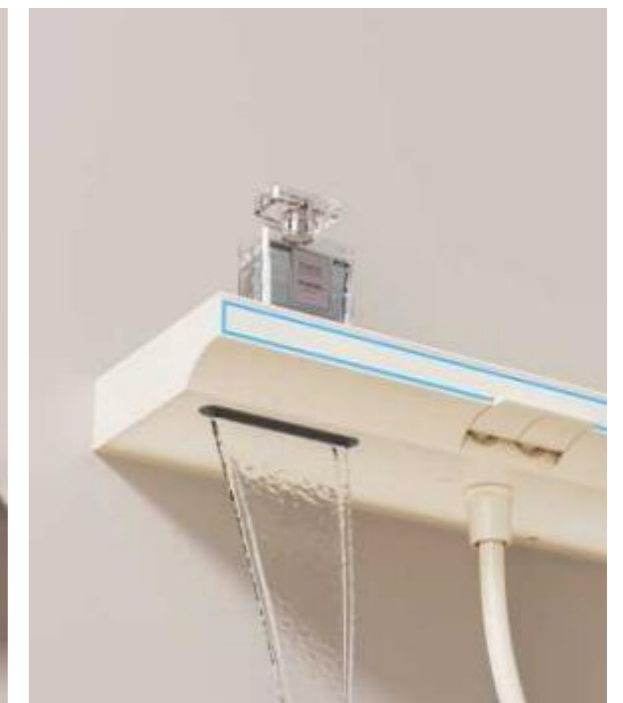

NO.3029

TWO-FUNCTION DELUXE BUTTON
SHOWER SET

COLOR: CREAM

Hand spray with high quality silicone
water outlet hole
Smooth water without blocking
Integrated digital display and LED
atmosphere light design

PRODUCT FEATURE